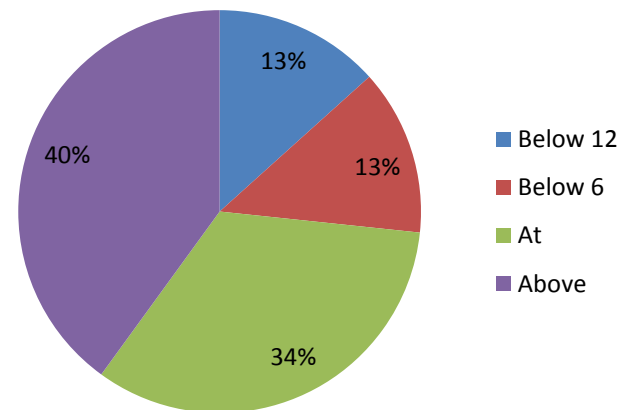

Reading Maori (Nov) 2011