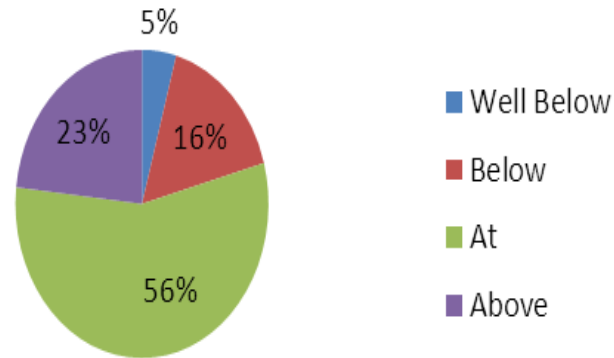

2011

Mathematics

Reading

Writing

These graphs show the end of year data for each Core curriculum area as compared to the National Curriculum Standards.

Maths Whole School (Nov) 2011

Reading Whole School (Nov) 2011

Whole School (Nov) Surface Features

These graphs show the end of year data for each Core curriculum area as compared to the National Curriculum Standards.

Maori - Math

Maori - Reading

Maori - Writing

Maths Maori Students (Nov) 2011