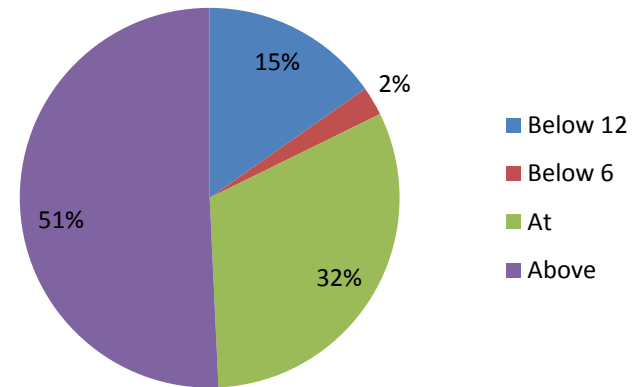

2011

Mathematics

Reading

Writing

These graphs show the end of year data for each Core curriculum area as compared to the National Curriculum Standards.

Maths Whole School (Nov) 2011

Reading Whole School (Nov) 2011

Whole School (Nov) Surface Features

These graphs show the end of year data for each Core curriculum area as compared to the National Curriculum Standards.

Maori - Math

Maori - Reading

Maori - Writing

Maths Maori Students (Nov) 2011