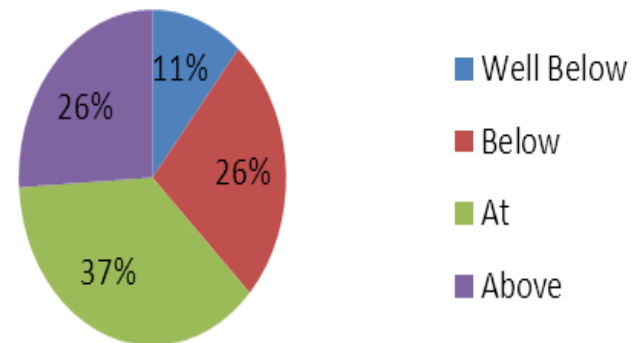

Whole School (Nov) Surface Features

These graphs show the end of year data for each Core curriculum area as compared to the National Curriculum Standards.

Maori - Math

Maori - Reading

Maori - Writing

Maths Maori Students (Nov) 2011