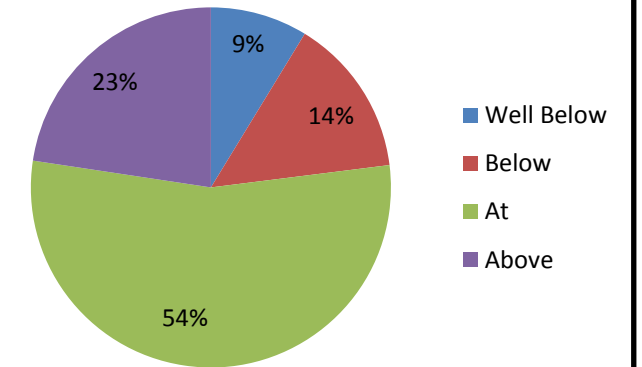

2011

Mathematics

Reading

Writing

These graphs show the end of year data for each Core curriculum area as compared to the National Curriculum Standards.

Maths Whole School (Nov) 2011

Reading Whole School (Nov) 2011

Whole School (Nov) Surface Features

These graphs show the end of year data for each Core curriculum area as compared to the National Curriculum Standards.

Maori - Math

Maori - Reading

Maori - Writing

Maths Maori Students (Nov) 2011